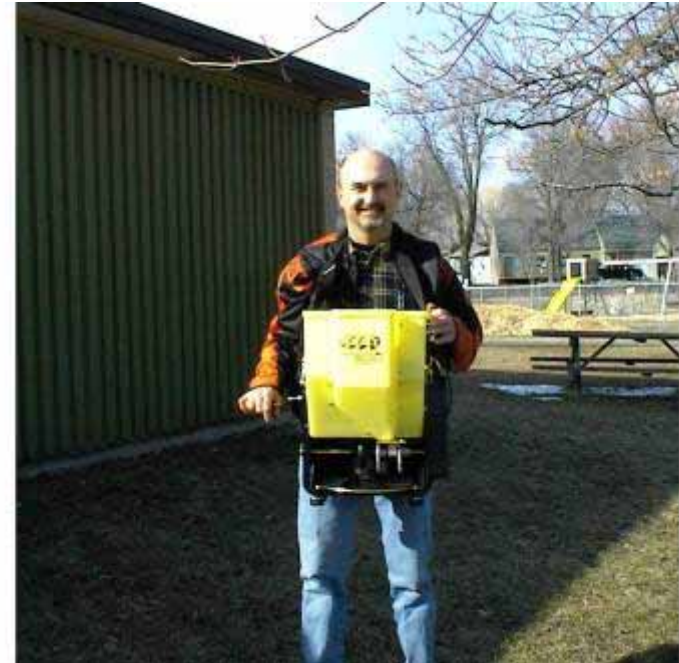

# Rent our new Seed Slinger!

- > agitator and picker wheels handle fluffy wildflower and native grass seeds, or other fluffy seeds
- > dual seed compartments
- > use for small, steep or inaccessible areas
- > has slide control gate to set seeding rate for the small seed compartment
- > adjustable backpack style shoulder strap

**Free for use with a  
\$25 deposit**

Dual seed compartments:  
-one cubic foot size for fluffy seed  
-one gallon size for small seed